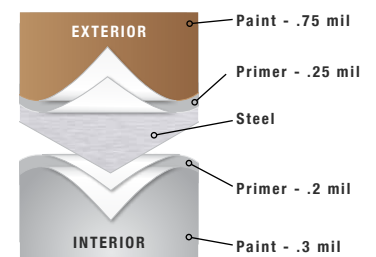

PAINT LAYERS

Your Local Authorized Dealer:

To view this product online: